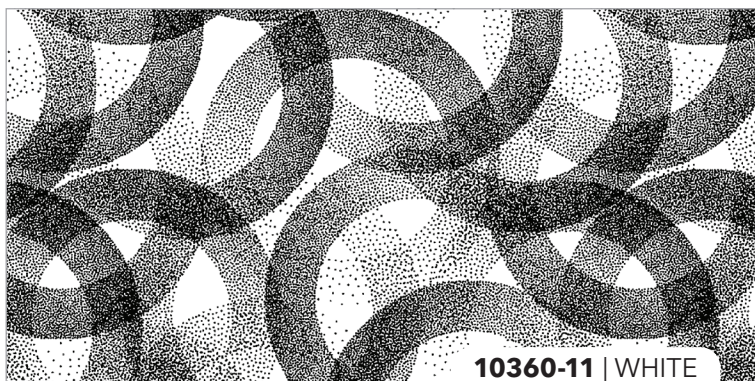

Affinity

by Patrick Lose

*Images shown at 50% scale

10360-45 | TRUE BLUE

10360-91 | DOVE

10360-49 | INDIGO

10360-92 | ALUMINUM

10360-84 | AMETHYST

10360-99 | SHADOW

10360-35 | CLAY

10360-98 | BLACK

10360-12 | ALMOND

10360-11 | WHITE

*Images shown at 50% scale

AFFINITY

	Design Name	Pattern No.	Color	Allocation
1	AFFINITY	10360-23	AZALEA	PATRICK LOSE
2	AFFINITY	10360-26	CRANBERRY	PATRICK LOSE
3	AFFINITY	10360-24	SCARLET	PATRICK LOSE
4	AFFINITY	10360-59	FIERY	PATRICK LOSE
5	AFFINITY	10360-58	SUNSHINE	PATRICK LOSE
6	AFFINITY	10360-70	CHARTREUSE	PATRICK LOSE
7	AFFINITY	10360-71	LIME	PATRICK LOSE
8	AFFINITY	10360-72	GRASS	PATRICK LOSE
9	AFFINITY	10360-62	CARIBBEAN	PATRICK LOSE
10	AFFINITY	10360-42	CERULEAN	PATRICK LOSE
11	AFFINITY	10360-45	TRUE BLUE	PATRICK LOSE
12	AFFINITY	10360-49	INDIGO	PATRICK LOSE
13	AFFINITY	10360-84	AMETHYST	PATRICK LOSE
14	AFFINITY	10360-35	CLAY	PATRICK LOSE
15	AFFINITY	10360-12	ALMOND	PATRICK LOSE
16	AFFINITY	10360-99	SHADOW	PATRICK LOSE
17	AFFINITY	10360-92	ALUMINIUM	PATRICK LOSE
18	AFFINITY	10360-91	DOVE	PATRICK LOSE
19	AFFINITY	10360-98	BLACK	PATRICK LOSE
20	AFFINITY	10360-11	WHITE	PATRICK LOSE